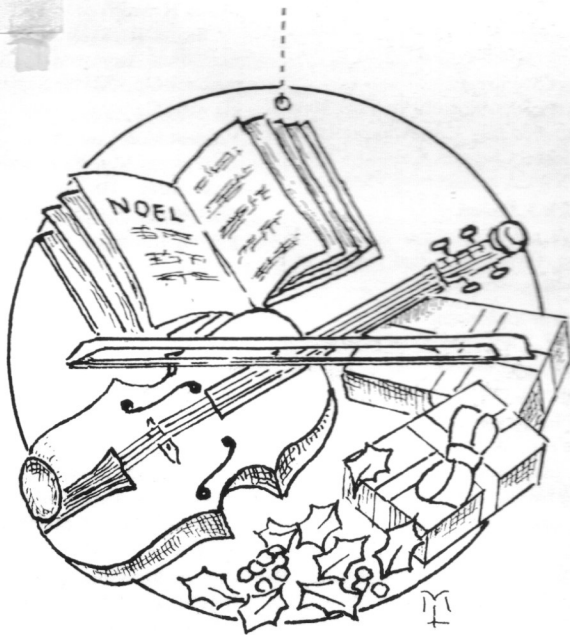

Christmas Tree Ornament Patterns

by *Martin Lohs* Chip Chats Art Director

Snowflake is chip carved;
others are carved in relief.

CLOUD 9

TONY RIZZUTTO
12805 SW WATKINS
PORTLAND OR 97223

107460-5-95